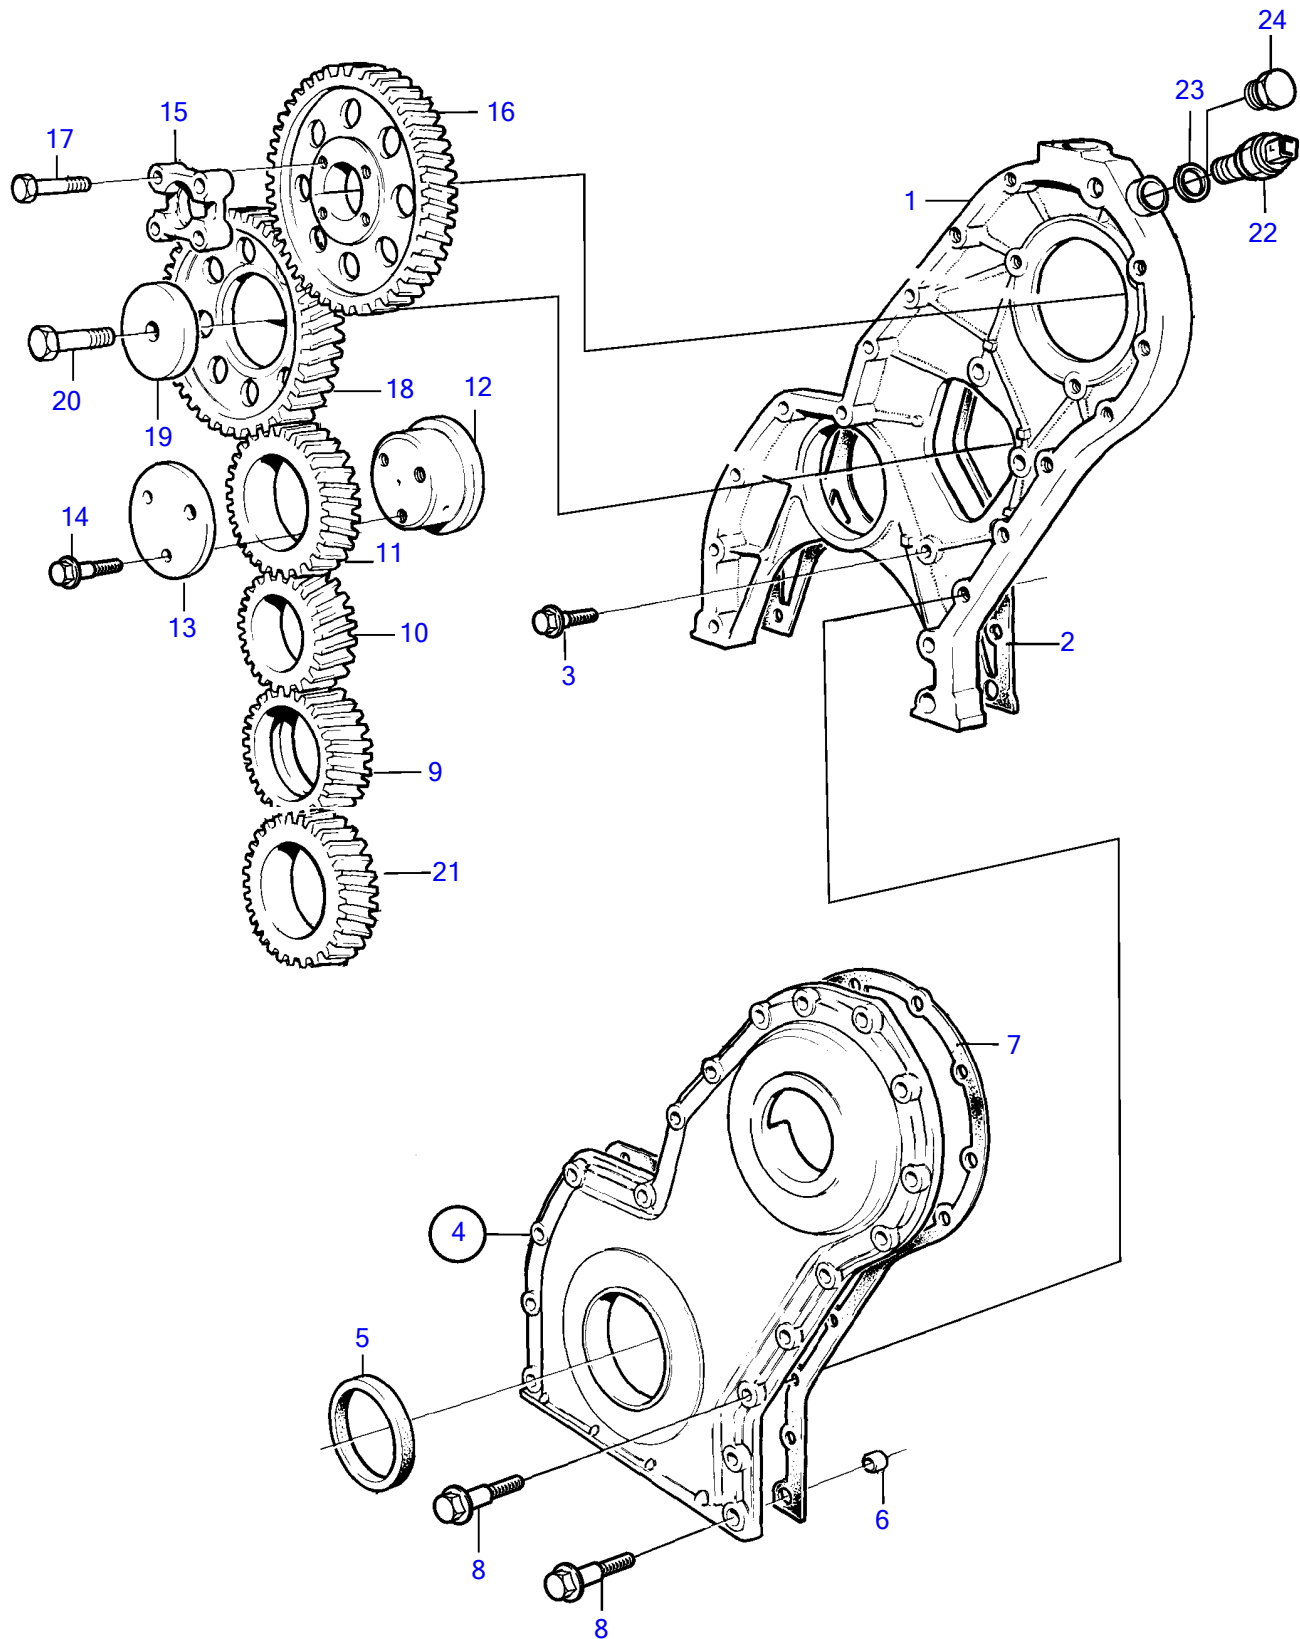

TAMD42WJ-A

TAMD42WJ-A

REF	PART NO.	QTY	DESCRIPTION	SEE SEC.	NOTES
1	3581447	1	Timing gear casing		(838655)
2	859039	1	Gasket		
3	946173	3	Flange screw		L=20mm
	946671	1	Flange screw		L=30mm
4	843086	1	Cover		Replaced by 842991
	842991	1	• Cover		
5	1542318	1	• Sealing ring		
6	415311	2	• Guide sleeve		
7	859038	1	Gasket		
8	946470	5	Flange screw		L=35mm
	947760	2	Flange screw		L=40mm
	948217	1	Flange screw		L=45mm
	973924	9	Flange screw		L=50mm
	965180	1	Flange screw		L=60mm
	965181	6	Flange screw		L=70mm
	969189	2	Flange screw		L=80mm
9		1	Gear, oil pump	528	
10	1542305	1	Gear, crankshaft		
11	1542061	1	Gear		
12	838997	1	Bearing spindle		
13	1542065	1	Thrust washer		
14	965180	3	Flange screw		
15	829523	1	Companion flange		
16	3581531	1	Gear, fuel inj. pump		(838657)
17	955298	4	Hexagon screw		
18	1542034	1	Gear, camshaft		
19	1542223	1	Washer		
20	965193	1	Flange screw		
21		1	Gear, oil pump	528	
23	957181	1	Gasket		
	976931	1	Gasket		Alt
24	960632	1	Plug		Alt